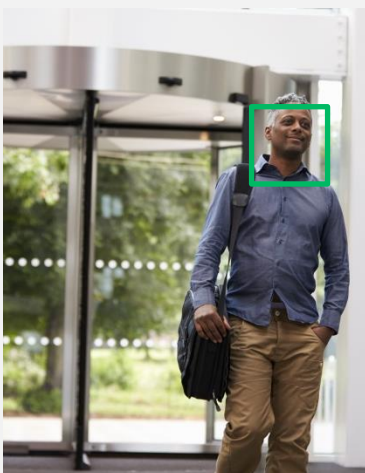

System specification

- Automatic subject enrollment function
- Allows for multiple watch lists (blacklists/ whitelists/ students)
- Identifies faces, contactless, at a distance, on the move
- Recognition of up to 20 faces simultaneously
- Works properly on changes of facial expression, illumination, beard, glasses, scarfs and caps
- Alarms can be sent through emails or mobile apps